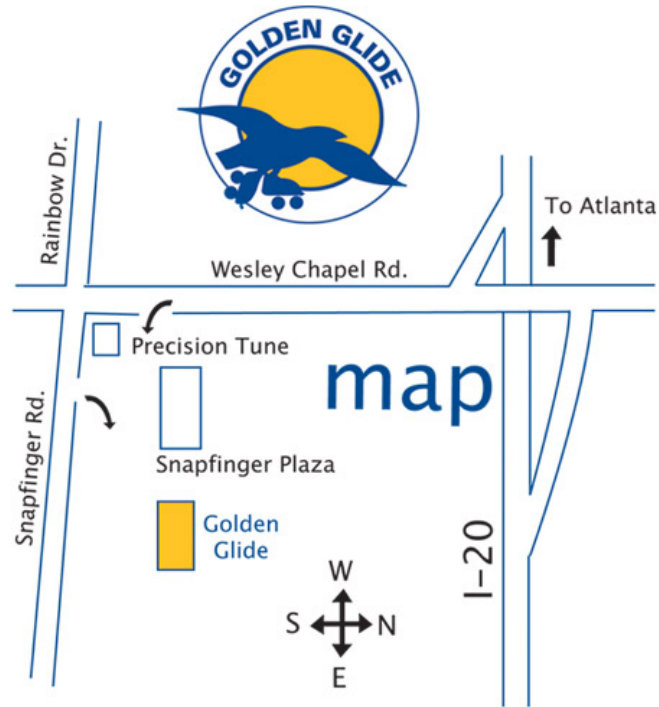

Golden Glide is located @  
**2750 Wesley Chapel Rd.**  
**Decatur, GA 30034**

## **DIRECTIONS FROM I-20**

Take the I-20 E ramp towards Augusta.

Take the Wesley Chapel Rd. Exit #68 towards SNAPFINGER ROAD; Keep RIGHT at the fork in the ramp.

MERGE into LEFT lane.

Turn LEFT at the light and immediately MERGE into LEFT lane to turn LEFT into SNAPFINGER PLAZA.

Drive all the way in SNAPFINGER PLAZA and find GOLDEN GLIDE at the very end, on your RIGHT.